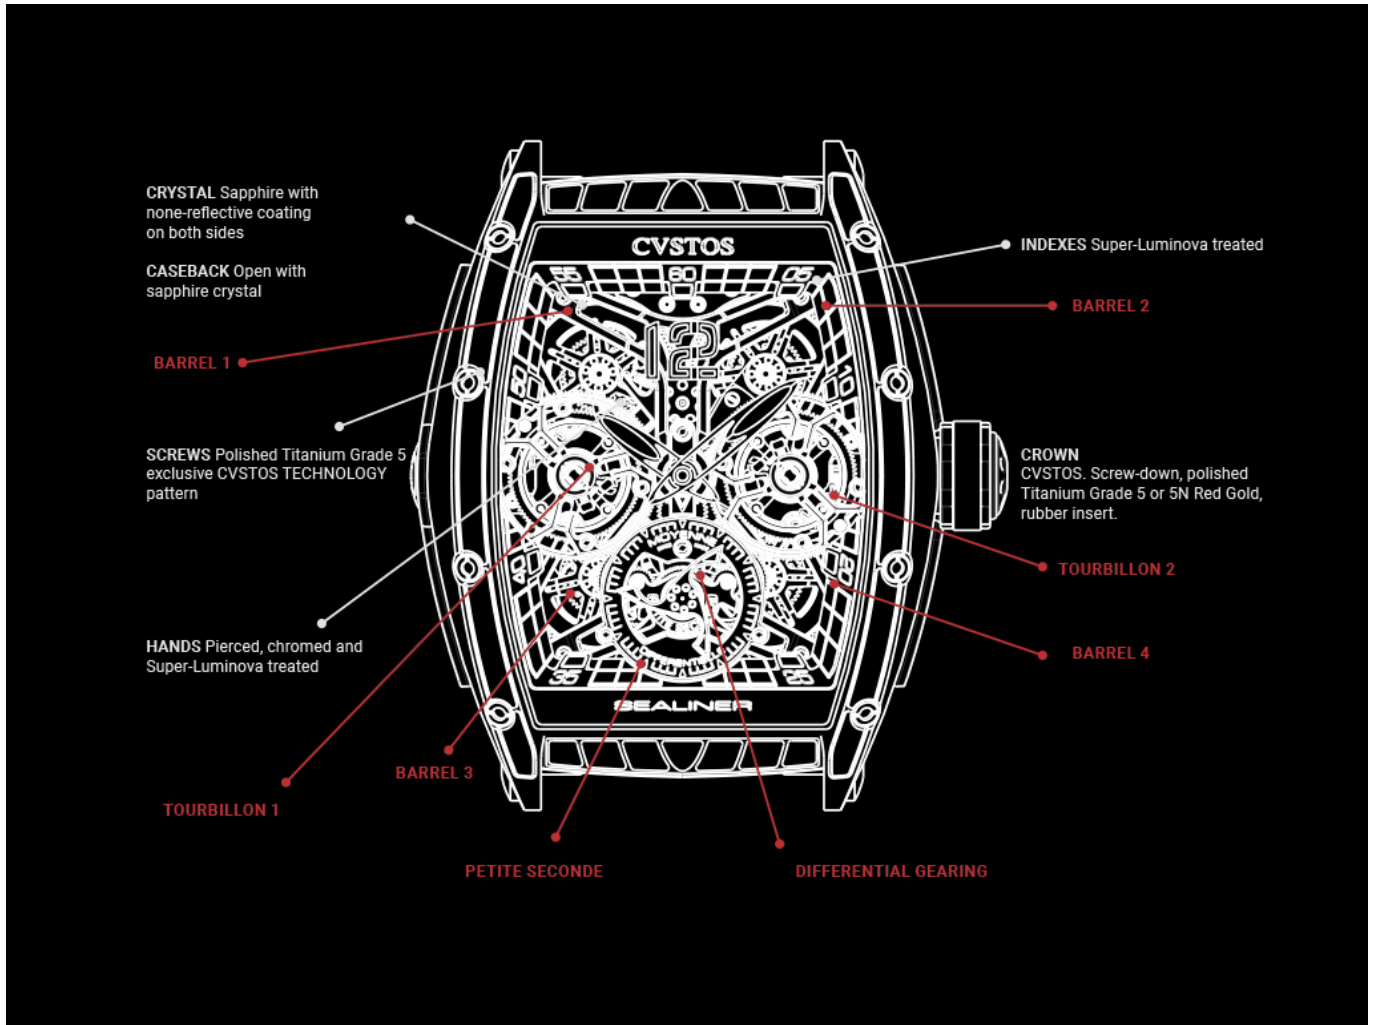

Sealiner PS Sapphire

Source URL: <https://www.cvstos.com/node/458>